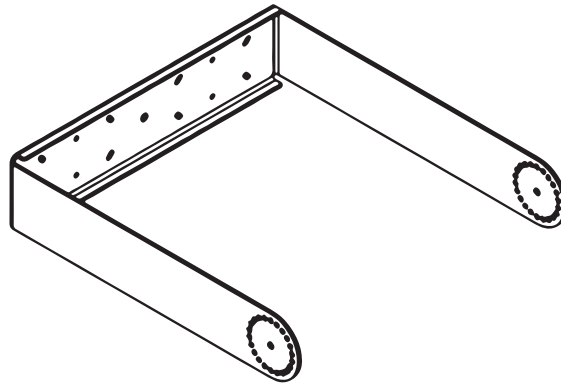

**UB-E15-V**  
U-Bracket for EX015/EX015-A

**Technical  
Data Sheet**

## Overview

U-shaped metal part allowing for installations of **EXO15/EXO15-A** in its vertical position on solid surfaces such as walls or columns. The arrays of holes on both sides allow for different angle configurations.

## Technical Data

<b>Construction</b>	Weatherized steel
<b>Dimensions</b>	415 x 291 x 100 mm
<b>Weight</b>	4.3 kg
<b>Compatible models</b>	<b>EXO15, EXO15-A</b>