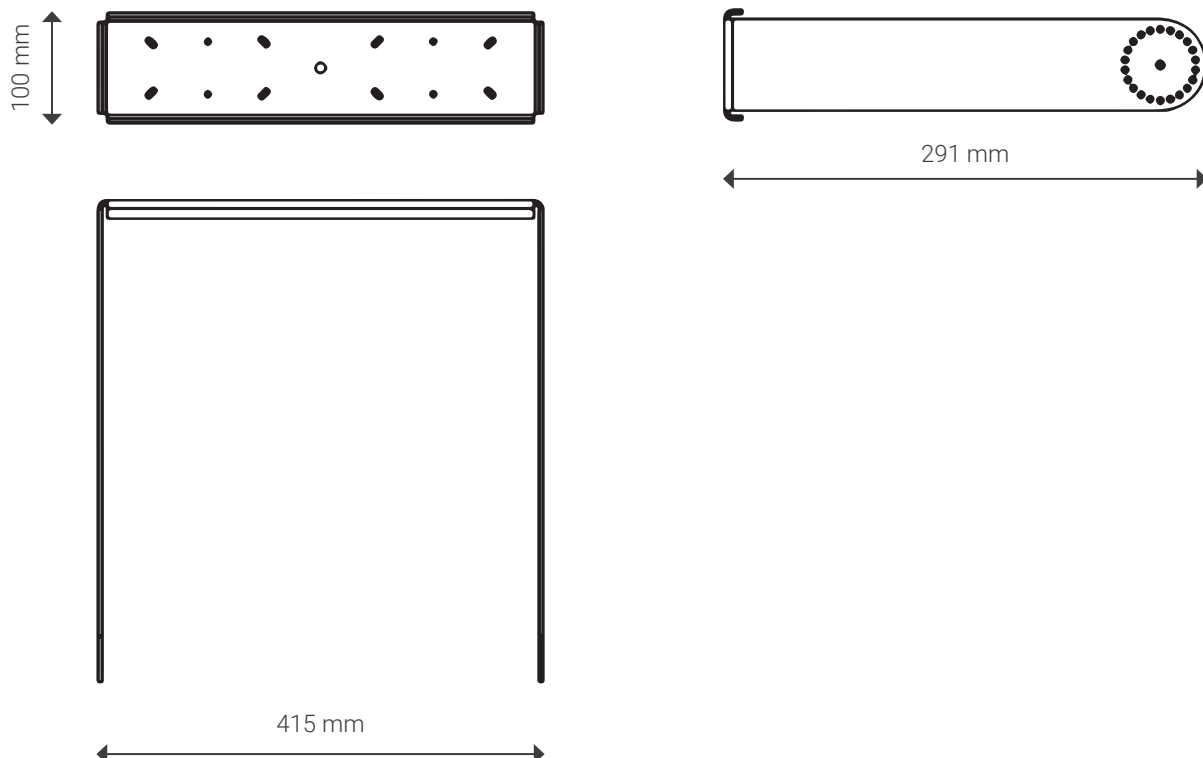

Technical Drawings