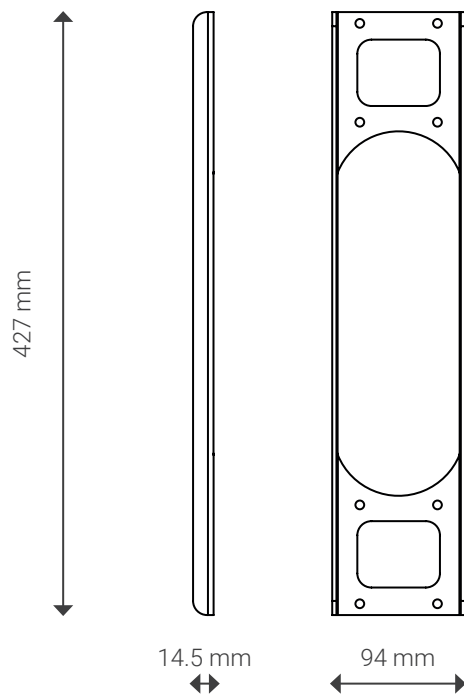

Overview

Interlocking Metal plate for **LUA4C**. Allows to interlock two **LUA4C**, to form a x 8 column.

Technical Data

Construction	Weatherized steel
Dimensions	94 x 427 x 14.5 mm
Weight	0.3 kg
Compatible models	LUA4C

Technical Drawings