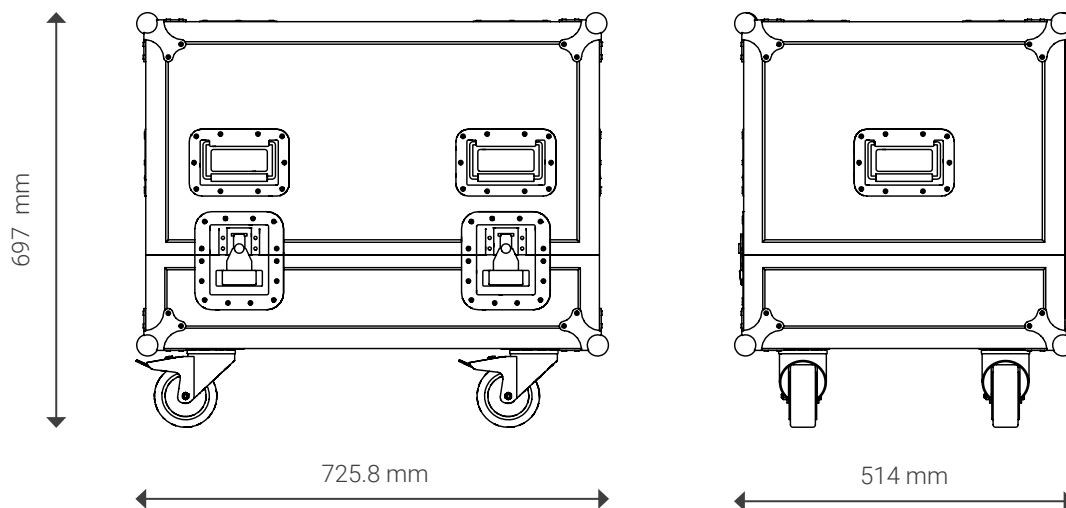

Technical Drawings