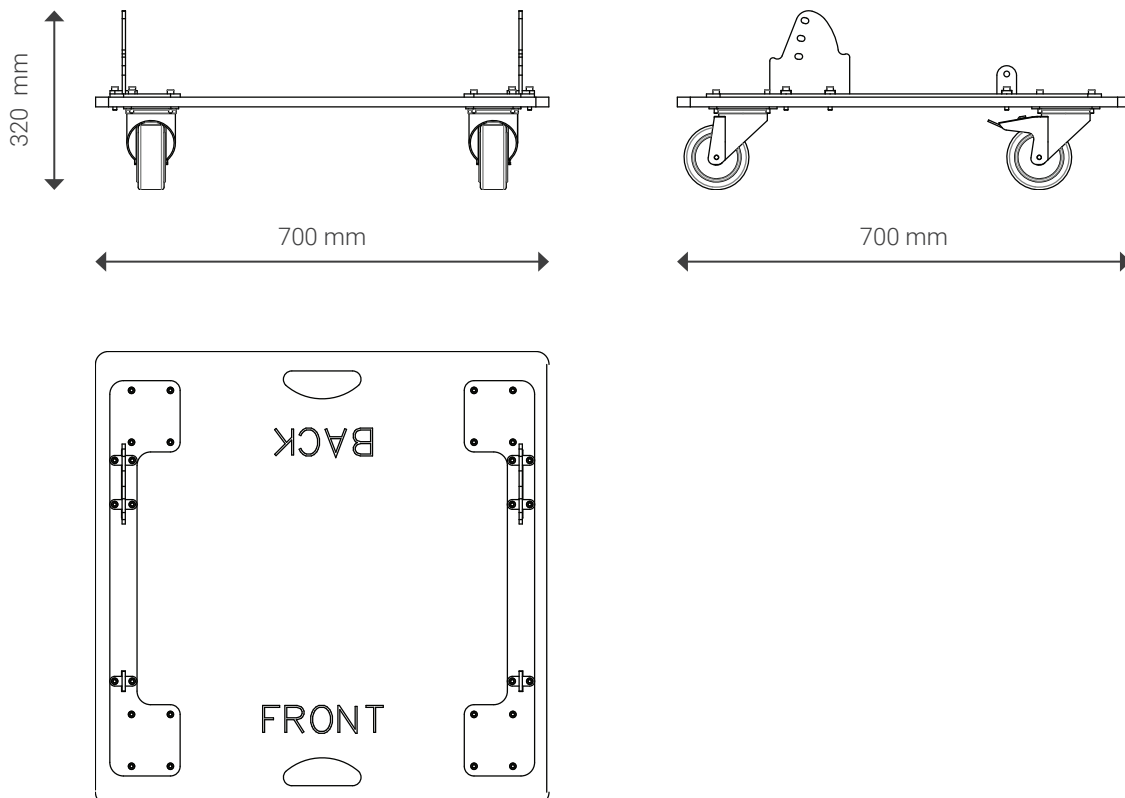

CRT-EV088

Transport Cart for EV088-P/EV088-M

**Technical
Data Sheet**

Overview

4 EVO88-P/EVO88-M. Allowing for a safe transportation of 4 units, it is also designed to facilitate the installation of flown configurations.

Technical Data

Dimensions	320 x 700 700 mm
Weight	16.5 kg
Compatible models	EVO88-P, EVO88-M

Technical Drawings

I MÁS D ELECTROACÚSTICA SL

Pol. A Trabe 19-20, 15350 – Cedeira, A Coruña (España)

Tel. +34 881 545 135