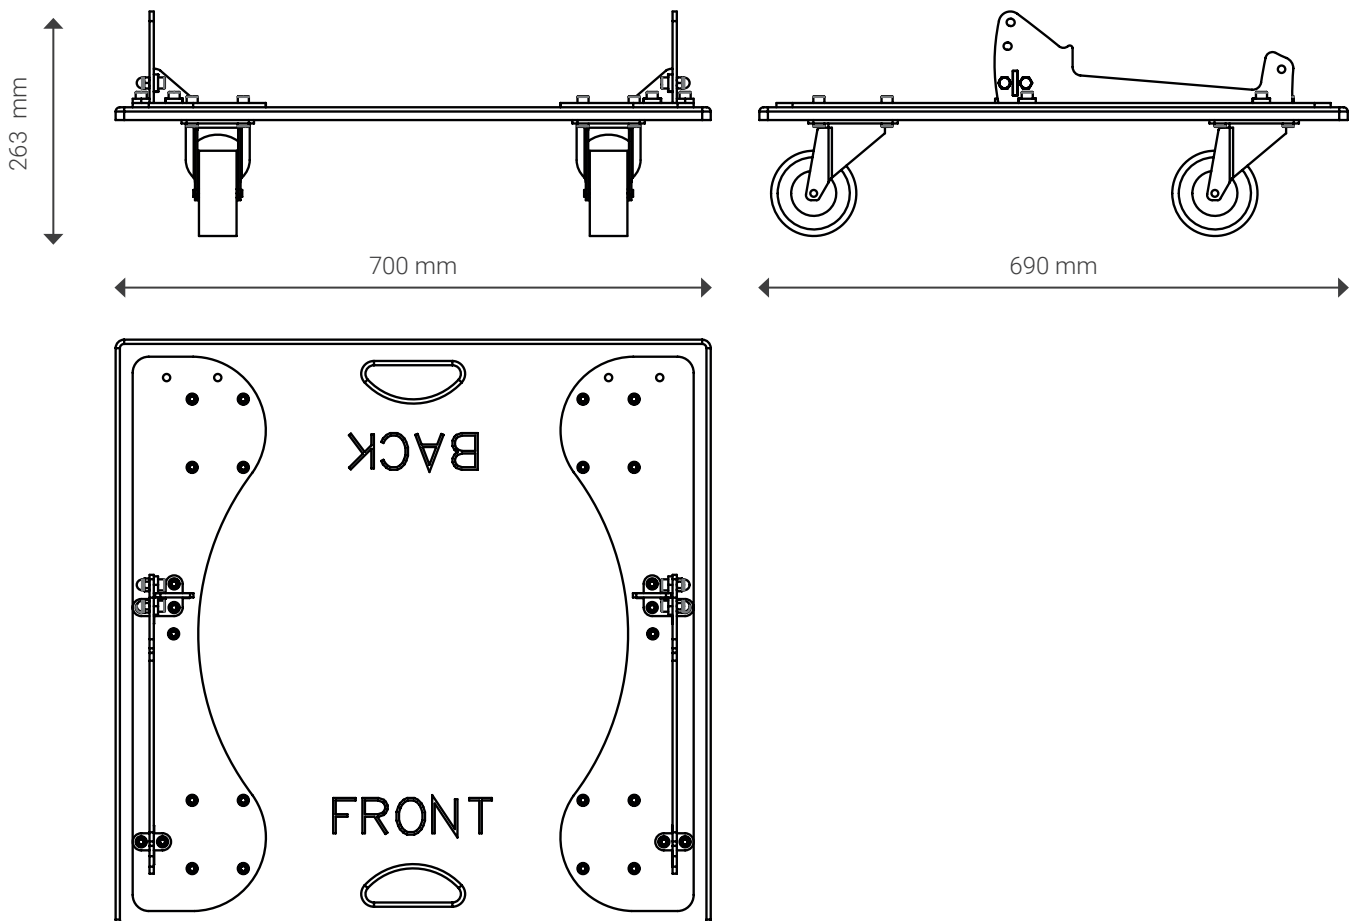

Technical Drawings